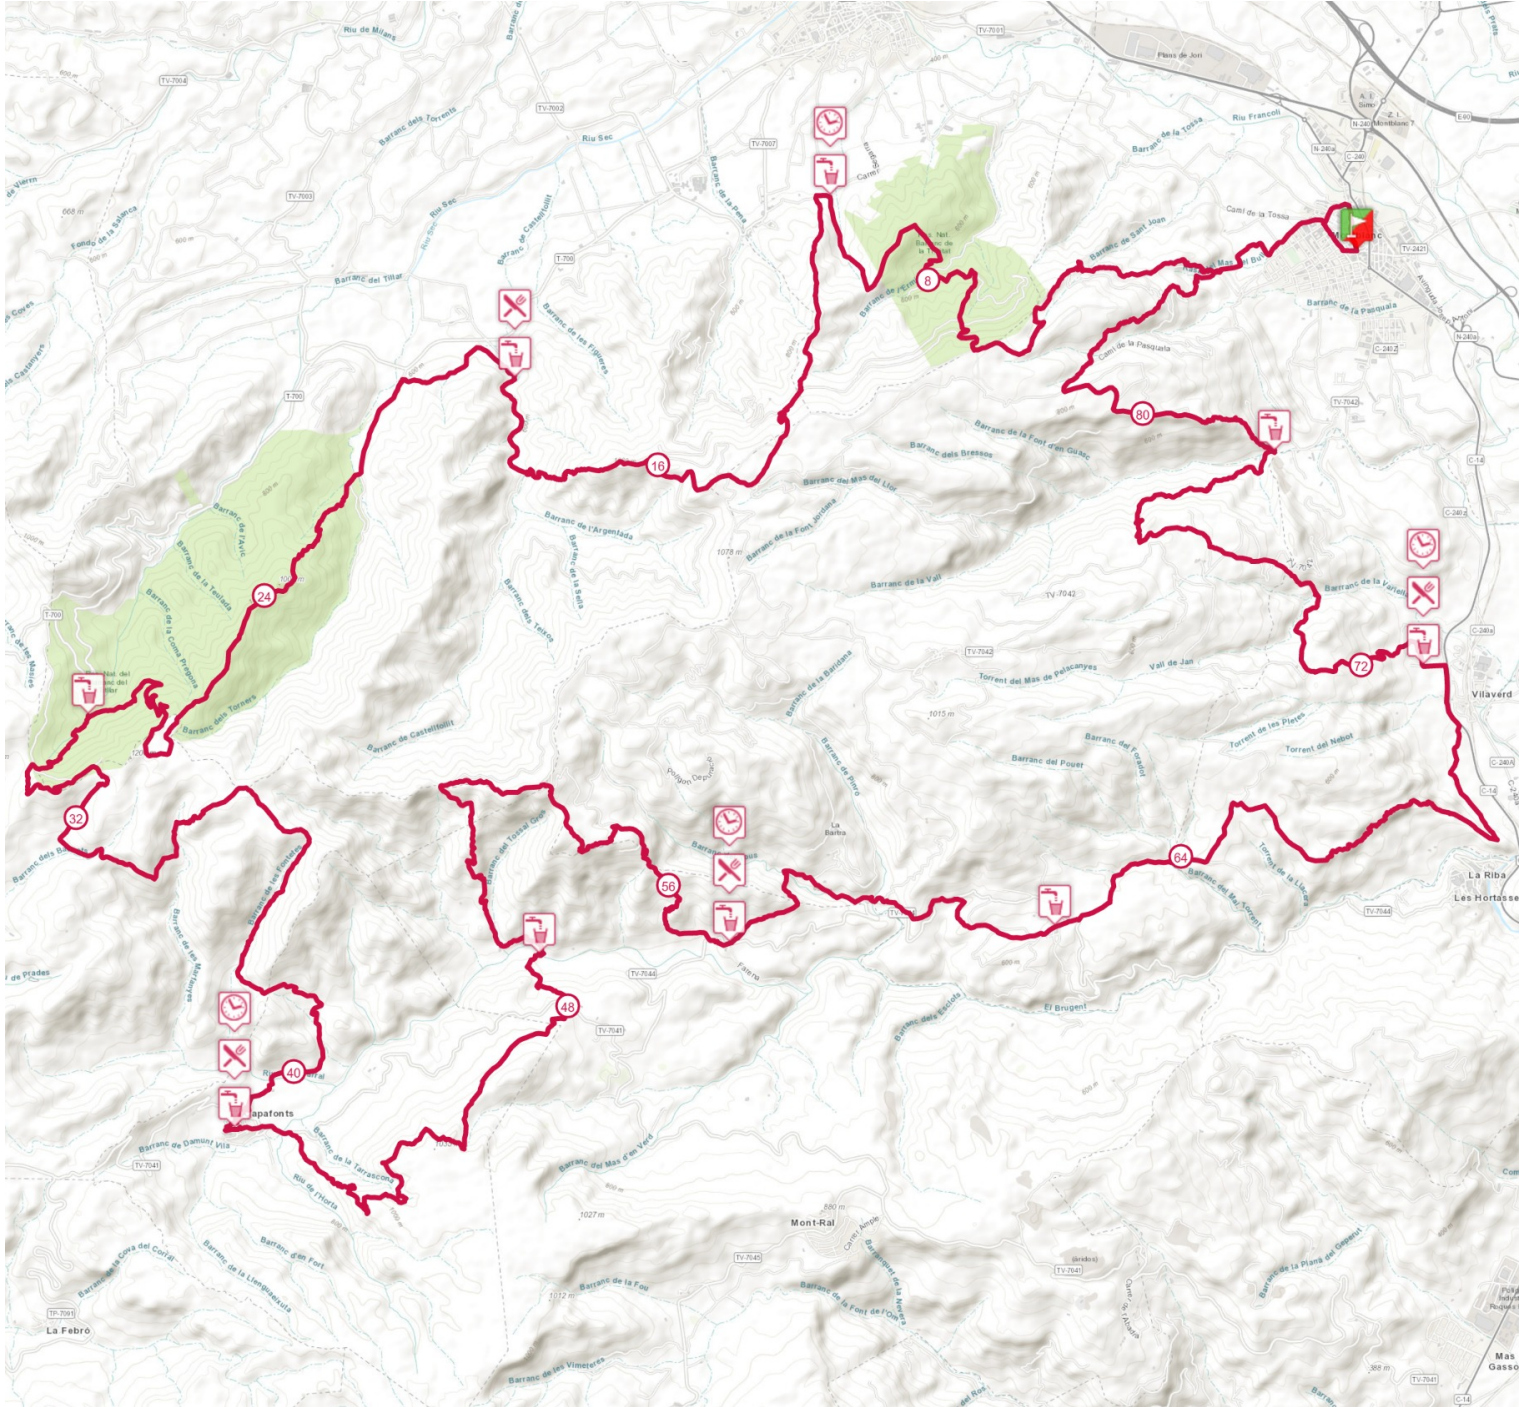

Get this track on your mobile with the app TrailConnect. To read more : <http://trailconnect.run>

<https://tracedetail.com>

 > 10%  > 20%  > 30%